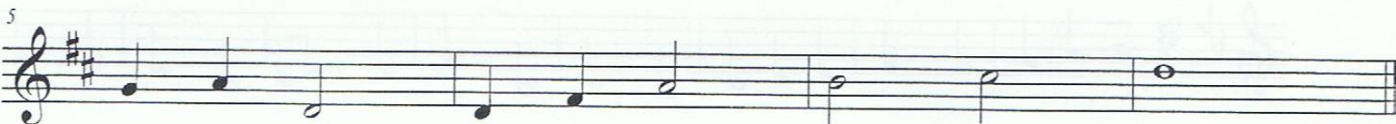

Sight Reading Level 4-2

♩ = 72